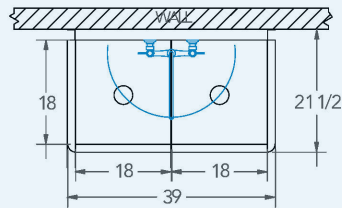

Terrell

Model # TE.288.00

2-Compartment Food Service Sink

Bowl (Lg x Wd x Dp)

18" x 18" x 14"

Drainboard

Left: 0"

Right: 0"

Overall (Lg x Wd x Ht)

39" x 21 1/2" x 42"

Material

16 gauge, stainless steel

Faucet Holes

1-1/8" Dia 8" Centers

Drain

3-1/2" Dia Opening

Included:

Matched Faucet

Basket Drain(s)

Install Kit

Additional Features

- 16 gauge stainless steel
- 14 gauge partition(s)
- 14" deep to sink rim
- Robust retro styling
- Stainless steel legs & feet
- 1-1/2" sanitary rolled-rim
- D 3-1/2" recessed drain opening
- Integrated security flange
- Specification grade hardware included
- 5-year warranty
- Made in Texas