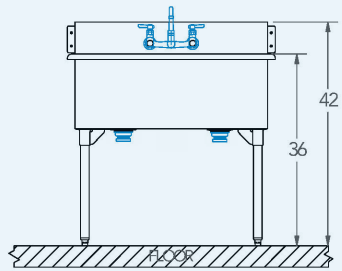

Terrell

Model # TE.288.00

2-Compartment Food Service Sink

Bowl (Lg x Wd x Dp)

18" x 18" x 14"

Drainboard

Left: 0"

Right: 0"

Overall (Lg x Wd x Ht)

39" x 21 1/2" x 42"

Material

16 gauge, stainless steel

Faucet Holes

1-1/8" Dia 8" Centers

Drain

3-1/2" Dia Opening

Included:

Matched Faucet

Basket Drain(s)

Install Kit

Additional Features

- 16 gauge stainless steel
- 14 gauge partition(s)
- 14" deep to sink rim
- Robust retro styling
- Stainless steel legs & feet
- 1-1/2" sanitary rolled-rim
- D 3-1/2" recessed drain opening
- Integrated security flange
- Specification grade hardware included
- 5-year warranty
- Made in Texas