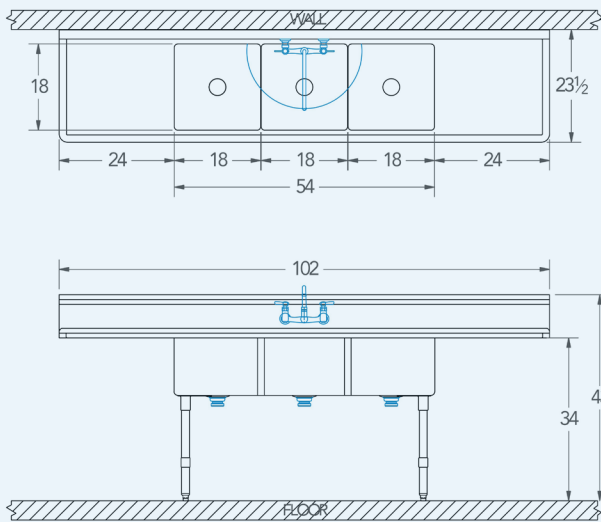

Pecos

Model # PE.388.44

3-Compartment Food Service Sink

Bowl (Lg x Wd x Dp)

18" x 18" x 12"

Drainboard

Left: 24"

Right: 24"

Overall (Lg x Wd x Ht)

102" x 23 1/2" x 43"

Material

16 gauge, stainless steel

Faucet Holes

1-1/8" Dia 8" Centers

Drain

3-1/2" Dia Opening

Included:

Matched Faucet

Basket Drain(s)

Install Kit

Additional Features

- Stainless Steel Legs and rails
- Adjustable stainless steel bullet feet
- 1 - 1/2" sanitary rolled rim
- 9" tall backsplash with tile edge
- NSF Certified
- 1 year warranty.