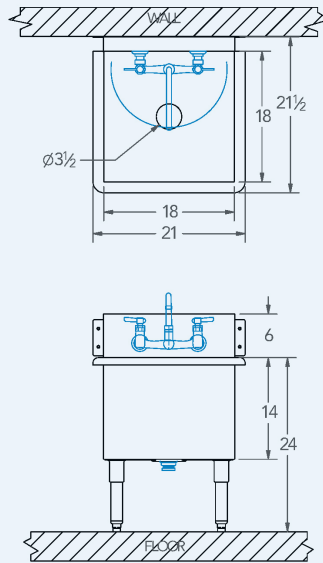

Medina

Model # UM.188

Free Standing Mop Sink

Bowl (Lg x Wd x Dp)

18" x 18" x 14"

Overall (Lg x Wd x Ht)

21" x 21 1/2" x 30"

Faucets

Included

Material

16 gauge, stainless steel

Faucet Holes

1 1/8" Dia

Drain

3 1/2" Dia Opening

Included:

Matched Faucet

Basket Drain(s)

Install Kit

Additional Features

- 16 gauge stainless steel
- 6" back splash
- 14" deep
- D 3 1/2" drain opening
- Sanitary rolled rim
- Stainless steel legs
- Adjustable bullet feet
- 10 year warranty
- Made in Texas