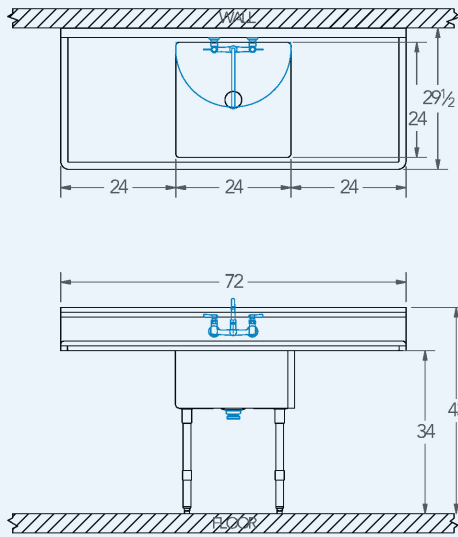

### Bowl (Lg x Wd x Dp)

24" x 24" x 12"

### Drainboard

Left: 24"

Right: 24"

### Overall (Lg x Wd x Ht)

72" x 29 1/2" x 43"

### Faucet Holes

1-1/8" Dia 8" Centers