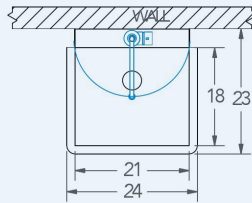

Medina

Model # LT.118.210

Utility Sink

Bowl (Lg x Wd x Dp)

21" x 18" x 14"

Overall (Lg x Wd)

24" x 23"

Faucet

Deck mounted, Pull down sprayer

Compartments

Single compartment

Material

16 gauge, stainless steel

Faucet Holes

1-1/2" Dia

Drain

3-1/2" Dia Opening

Included:

Matched Faucet

Basket Drain(s)

Additional Features

- Pull down sprayer faucet included
- 16 gauge stainless steel
- 4" backsplash
- 14" deep
- D 3 - 1/2" drain opening
- Sanitary rolled rim
- Stainless steel legs
- Adjustable bullet feet
- 10 year warranty
- Made in Texas