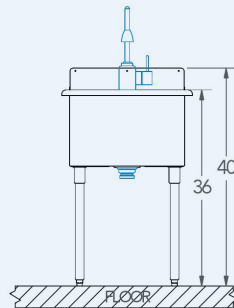

Medina

Model # LT.118.210

Utility Sink

Bowl (Lg x Wd x Dp)

21" x 18" x 14"

Overall (Lg x Wd)

24" x 23"

Faucet

Deck mounted, Pull down sprayer

Compartments

Single compartment

Material

16 gauge, stainless steel

Faucet Holes

1-1/2" Dia

Drain

3-1/2" Dia Opening

Included:

Matched Faucet

Basket Drain(s)

Additional Features

- Pull down sprayer faucet included
- 16 gauge stainless steel
- 4" backsplash
- 14" deep
- D 3 - 1/2" drain opening
- Sanitary rolled rim
- Stainless steel legs
- Adjustable bullet feet
- 10 year warranty
- Made in Texas