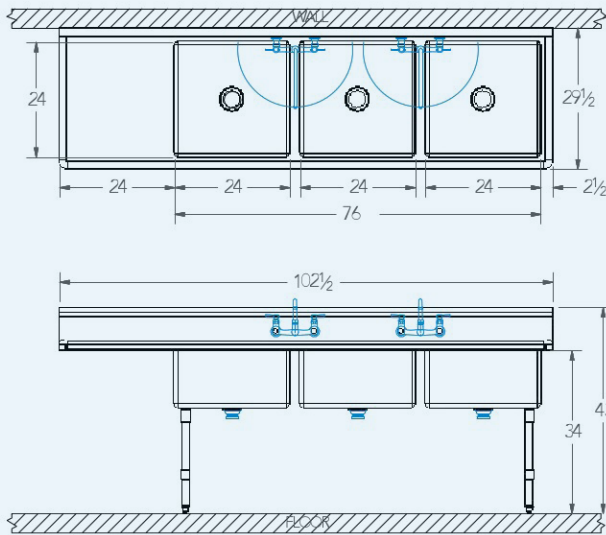

Sabine

Model # SA.344.40

3-Compartment Food Service Sink

Bowl (Lg x Wd x Dp)

24" x 24" x 12"

Drainboard

Left: 24"

Right: 0"

Overall (Lg x Wd x Ht)

102 1/2" x 29 1/2" x 43"

Material

16 gauge, stainless steel

Faucet Holes

1-1/8" Dia 8" Centers

Drain

3-1/2" Dia Opening

Included:

Matched Faucet

Basket Drain(s)

Install Kit

Additional Features

- NSF approved construction
- R 3/4" coved compartments
- 12" deep compartments
- Stainless steel legs
- Stainless steel feet
- 9" tile-edge backsplash
- 1-1/2" sanitary rolled-rim
- D 3-1/2" recessed drain opening
- Specification grade hardware included
- 5-year warranty
- Made in Texas