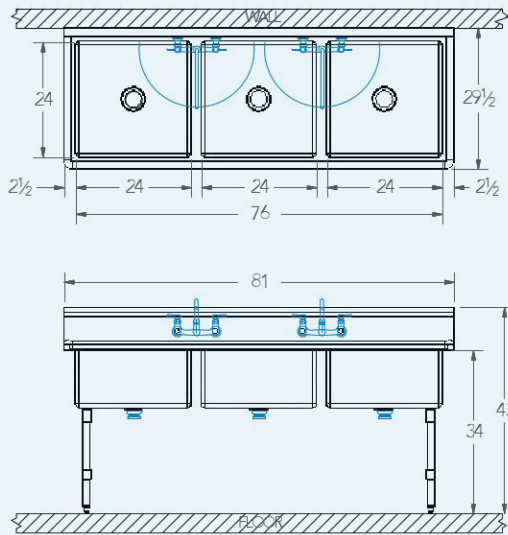

Sabine

Model # SA.344.00

3-Compartment Food Service Sink

Bowl (Lg x Wd x Dp)

24" x 24" x 12"

Drainboard

Left: 0"

Right: 0"

Overall (Lg x Wd x Ht)

81" x 29 1/2" x 43"

Material

16 gauge, stainless steel

Faucet Holes

1-1/8" Dia 8" Centers

Drain

3-1/2" Dia Opening

Included:

Matched Faucet

Basket Drain(s)

Install Kit

Additional Features

- NSF approved construction
- R 3/4" coved compartments
- 12" deep compartments
- Stainless steel legs
- Stainless steel feet
- 9" tile-edge backsplash
- 1-1/2" sanitary rolled-rim
- D 3-1/2" recessed drain opening
- Specification grade hardware included
- 5-year warranty
- Made in Texas