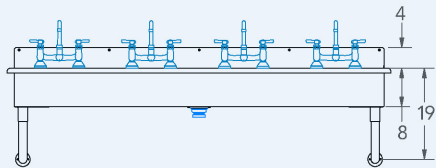

Blanco

Model # BL.480.228

Wash Stations

Bowl (Lg x Wd x Dp)

77" x 14" x 8"

Faucets

Of Faucet : 4
Deck Mounted
Manual Faucets

Overall (Lg x Wd)

80" x 19"

Material

16 gauge, stainless steel

Faucet Holes

1-1/8" Dia 8" Centers

Drain

3-1/2" Dia Opening

Included:

Matched Faucet

Basket Drain(s)

Install Kit

Additional Features

- 16 gauge stainless steel
- 8 inch deep to sink rim
- Robust retro styling
- Stainless tubular wall brackets
- 1-1/2 inch sanitary rolled rim
- 3-1/2 inch diameter recessed drain opening
- Faucets and drain included
- Thermostatic Mixing Valve with sensor models
- ADA configurations available
- 10 year warranty
- Made in Texas