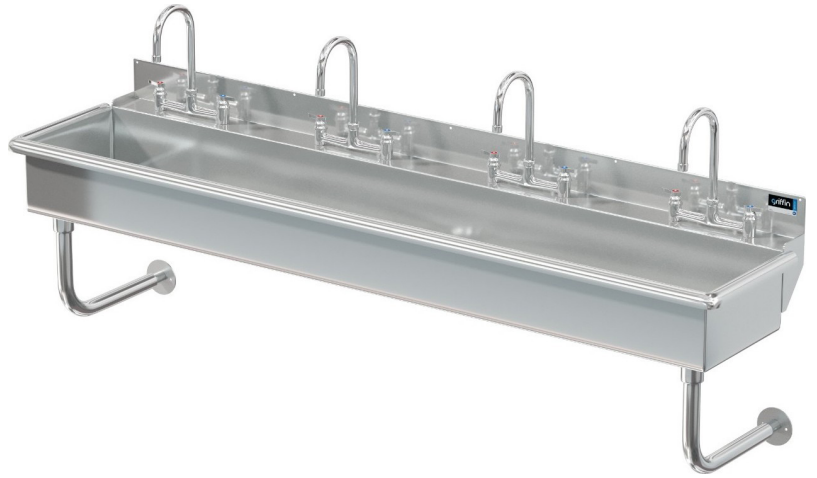

Blanco

Model # BL.480.228

Wash Stations

Bowl (Lg x Wd x Dp)

77" x 14" x 8"

Faucets

Of Faucet : 4
Deck Mounted
Manual Faucets

Overall (Lg x Wd)

80" x 19"

Material

16 gauge, stainless steel

Faucet Holes

1-1/8" Dia 8" Centers

Drain

3-1/2" Dia Opening

Included:

Matched Faucet

Basket Drain(s)

Install Kit

Additional Features

- 16 gauge stainless steel
- 8 inch deep to sink rim
- Robust retro styling
- Stainless tubular wall brackets
- 1-1/2 inch sanitary rolled rim
- 3-1/2 inch diameter recessed drain opening
- Faucets and drain included
- Thermostatic Mixing Valve with sensor models
- ADA configurations available
- 10 year warranty
- Made in Texas