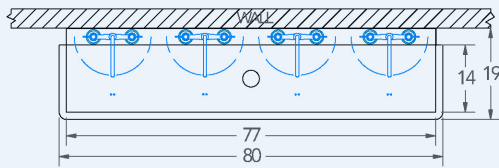

Blanco

Model # BL.480.228

Wash Stations

Bowl (Lg x Wd x Dp)

77" x 14" x 8"

Faucets

Of Faucet : 4
Deck Mounted
Manual Faucets

Overall (Lg x Wd)

80" x 19"

Material

16 gauge, stainless steel

Faucet Holes

1-1/8" Dia 8" Centers

Drain

3-1/2" Dia Opening

Included:

Matched Faucet

Basket Drain(s)

Install Kit

Additional Features

- 16 gauge stainless steel
- 8 inch deep to sink rim
- Robust retro styling
- Stainless tubular wall brackets
- 1-1/2 inch sanitary rolled rim
- 3-1/2 inch diameter recessed drain opening
- Faucets and drain included
- Thermostatic Mixing Valve with sensor models
- ADA configurations available
- 10 year warranty
- Made in Texas