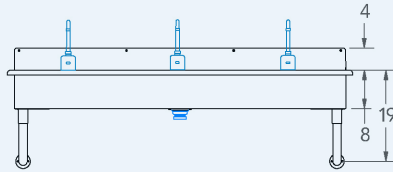

Blanco

Model # BL.372.210

Wash Stations

Bowl (Lg x Wd x Dp)
69" x 14" x 8"

Faucets

Of Faucet : 3
Deck Mounted
Sensor Faucets

Overall (Lg x Wd)
72" x 19"

Material

16 gauge, stainless steel

Faucet Holes

1-1/8" Dia

Drain

3-1/2" Dia Opening

Included:

Matched Faucet

Basket Drain(s)

Install Kit

Additional Features

- 16 gauge stainless steel
- 8 inch deep to sink rim
- Robust retro styling
- Stainless tubular wall brackets
- 1-1/2 inch sanitary rolled rim
- 3-1/2 inch diameter recessed drain opening
- Faucets and drain included
- Thermostatic Mixing Valve with sensor models
- ADA configurations available
- 10 year warranty
- Made in Texas