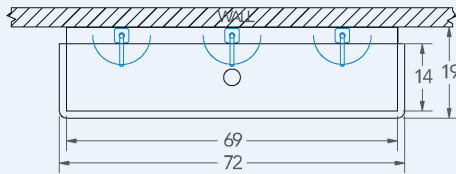

Blanco

Model # BL.372.210

Wash Stations

Bowl (Lg x Wd x Dp)
69" x 14" x 8"

Faucets

Of Faucet : 3
Deck Mounted
Sensor Faucets

Overall (Lg x Wd)
72" x 19"

Material

16 gauge, stainless steel

Faucet Holes

1-1/8" Dia

Drain

3-1/2" Dia Opening

Included:

Matched Faucet

Basket Drain(s)

Install Kit

Additional Features

- 16 gauge stainless steel
- 8 inch deep to sink rim
- Robust retro styling
- Stainless tubular wall brackets
- 1-1/2 inch sanitary rolled rim
- 3-1/2 inch diameter recessed drain opening
- Faucets and drain included
- Thermostatic Mixing Valve with sensor models
- ADA configurations available
- 10 year warranty
- Made in Texas