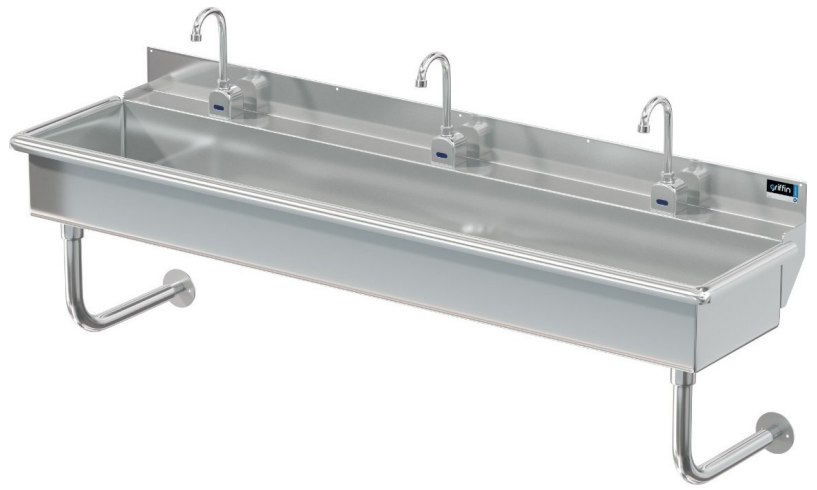

Blanco

Model # BL.372.210

Wash Stations

Bowl (Lg x Wd x Dp)
69" x 14" x 8"

Faucets

Of Faucet : 3
Deck Mounted
Sensor Faucets

Overall (Lg x Wd)
72" x 19"

Material

16 gauge, stainless steel

Faucet Holes

1-1/8" Dia

Drain

3-1/2" Dia Opening

Included:

Matched Faucet

Basket Drain(s)

Install Kit

Additional Features

- 16 gauge stainless steel
- 8 inch deep to sink rim
- Robust retro styling
- Stainless tubular wall brackets
- 1-1/2 inch sanitary rolled rim
- 3-1/2 inch diameter recessed drain opening
- Faucets and drain included
- Thermostatic Mixing Valve with sensor models
- ADA configurations available
- 10 year warranty
- Made in Texas