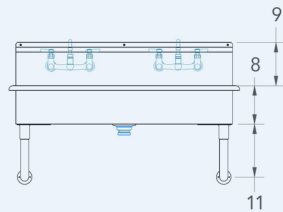

Blanco

Model # BL.248.128

Wash Stations

Bowl (Lg x Wd x Dp)

45" x 14" x 8"

Faucets

Of Faucet : 2
Wall Mounted
Manual Faucets

Overall (Lg x Wd)

48" x 17 1/2"

Material

16 gauge, stainless steel

Faucet Holes

1-1/8" Dia 8" Centers

Drain

3-1/2" Dia Opening

Included:

Matched Faucet

Basket Drain(s)

Install Kit

Additional Features

- 16 gauge stainless steel
- 8 inch deep to sink rim
- Robust retro styling
- Stainless tubular wall brackets
- 1-1/2 inch sanitary rolled rim
- 3-1/2 inch diameter recessed drain opening
- Faucets and drain included
- Thermostatic Mixing Valve with sensor models
- ADA configurations available
- 10 year warranty
- Made in Texas