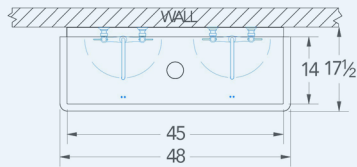

Blanco

Model # BL.248.128

Wash Stations

Bowl (Lg x Wd x Dp)

45" x 14" x 8"

Faucets

Of Faucet : 2
Wall Mounted
Manual Faucets

Overall (Lg x Wd)

48" x 17 1/2"

Material

16 gauge, stainless steel

Faucet Holes

1-1/8" Dia 8" Centers

Drain

3-1/2" Dia Opening

Included:

Matched Faucet

Basket Drain(s)

Install Kit

Additional Features

- 16 gauge stainless steel
- 8 inch deep to sink rim
- Robust retro styling
- Stainless tubular wall brackets
- 1-1/2 inch sanitary rolled rim
- 3-1/2 inch diameter recessed drain opening
- Faucets and drain included
- Thermostatic Mixing Valve with sensor models
- ADA configurations available
- 10 year warranty
- Made in Texas