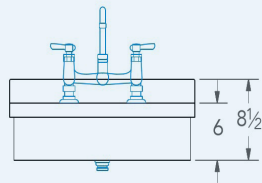

Brazos

Model # BR.65.228

Handwash Sink

Bowl (Lg x Wd x Dp)
20" x 14" x 5"

Overall (Lg x Wd)
22" x 19"

Faucet
Deck mounted, single faucet

Compartments
Single compartment

Material
16 gauge, stainless steel

Faucet Holes
1-1/8" Dia 8" Centers

Drain
1-1/2" Dia Opening

Included:

Matched Faucet

Install Kit

Additional Features

- 16 gauge stainless steel
- Coved corners
- NSF approved
- 6" apron front
- Rear centered drain opening
- Includes faucet, drain and wall bracket
- Meets ADA and TAS
- 10 year warranty
- Made in Texas