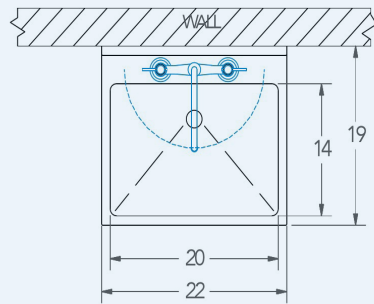

Brazos

Model # BR.65.228

Handwash Sink

Bowl (Lg x Wd x Dp)
20" x 14" x 5"

Overall (Lg x Wd)
22" x 19"

Faucet
Deck mounted, single faucet

Compartments
Single compartment

Material
16 gauge, stainless steel

Faucet Holes
1-1/8" Dia 8" Centers

Drain
1-1/2" Dia Opening

Included:

Matched Faucet

Install Kit

Additional Features

- 16 gauge stainless steel
- Coved corners
- NSF approved
- 6" apron front
- Rear centered drain opening
- Includes faucet, drain and wall bracket
- Meets ADA and TAS
- 10 year warranty
- Made in Texas