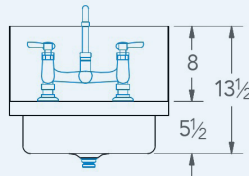

Brazos

Model # BR.60.228D

Handwash Sink

Bowl (Lg x Wd x Dp)

14" x 10" x 5"

Overall (Lg x Wd)

17" x 17 1/2"

Faucet

Deck mounted, single faucet

End Splash

Left & Right

Material

16 gauge, stainless steel

Faucet Holes

1-1/8" Dia 8" Centers

Drain

1-1/2" Dia Opening

Included:

Matched Faucet

Install Kit

Additional Features

- 16 gauge stainless steel
- Coved corners
- NSF approved
- Die formed edge
- O.A. 17" x 15 1/2" w/ wall faucet
- O.A. 17" x 17 1/2" w/ deck faucet
- 14" x 10" x 5" deep
- Includes faucet, drain and wall bracket
- 10 year warranty
- Made in Texas