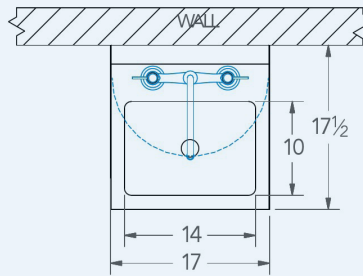

Brazos

Model # BR.60.228D

Handwash Sink

Bowl (Lg x Wd x Dp)

14" x 10" x 5"

Overall (Lg x Wd)

17" x 17 1/2"

Faucet

Deck mounted, single faucet

End Splash

Left & Right

Material

16 gauge, stainless steel

Faucet Holes

1-1/8" Dia 8" Centers

Drain

1-1/2" Dia Opening

Included:

Matched Faucet

Install Kit

Additional Features

- 16 gauge stainless steel
- Coved corners
- NSF approved
- Die formed edge
- O.A. 17" x 15 1/2" w/ wall faucet
- O.A. 17" x 17 1/2" w/ deck faucet
- 14" x 10" x 5" deep
- Includes faucet, drain and wall bracket
- 10 year warranty
- Made in Texas