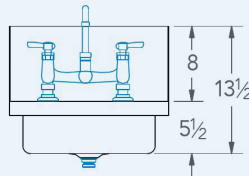

Brazos

Model # BR.60.228

Handwash Sink

Bowl (Lg x Wd x Dp)

14" x 10" x 5"

Overall (Lg x Wd)

17" x 17 1/2"

Faucet

Deck mounted, single faucet

End Splash

N/A

Material

16 gauge, stainless steel

Faucet Holes

1-1/8" Dia 8" Centers

Drain

1-1/2" Dia Opening

Included:

Matched Faucet

Install Kit

Additional Features

- 16 gauge stainless steel
- Coved corners
- NSF approved
- Die formed edge
- O.A. 17" x 15 1/2" w/ wall faucet
- O.A. 17" x 17 1/2" w/ deck faucet
- 14" x 10" x 5" deep
- Includes faucet, drain and wall bracket
- 10 year warranty
- Made in Texas