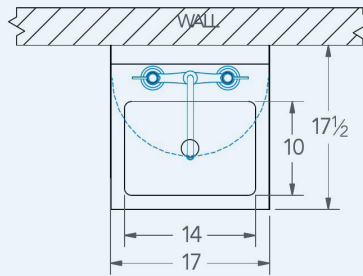

Brazos

Model # BR.60.228

Handwash Sink

Bowl (Lg x Wd x Dp)

14" x 10" x 5"

Overall (Lg x Wd)

17" x 17 1/2"

Faucet

Deck mounted, single faucet

End Splash

N/A

Material

16 gauge, stainless steel

Faucet Holes

1-1/8" Dia 8" Centers

Drain

1-1/2" Dia Opening

Included:

Matched Faucet

Install Kit

Additional Features

- 16 gauge stainless steel
- Coved corners
- NSF approved
- Die formed edge
- O.A. 17" x 15 1/2" w/ wall faucet
- O.A. 17" x 17 1/2" w/ deck faucet
- 14" x 10" x 5" deep
- Includes faucet, drain and wall bracket
- 10 year warranty
- Made in Texas