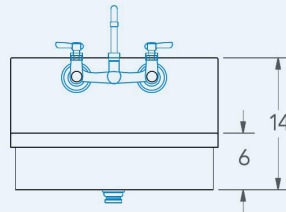

Brazos

Model # BR.68.128

Handwash Sink

Bowl (Lg x Wd x Dp)
20" x 15" x 5"

Overall (Lg x Wd)
22" x 19"

Faucet
Wall mounted, single faucet

Compartments
Single compartment

Material
16 gauge, stainless steel

Faucet Holes
1-1/8" Dia 8" Centers

Drain
1-1/2" Dia Opening

Included:

Matched Faucet

Install Kit

Additional Features

- 16 gauge stainless steel
- Coved corners
- NSF approved
- 6" apron front
- Rear centered drain opening
- Includes faucet, drain and wall bracket
- Meets ADA and TAS
- 10 year warranty
- Made in Texas