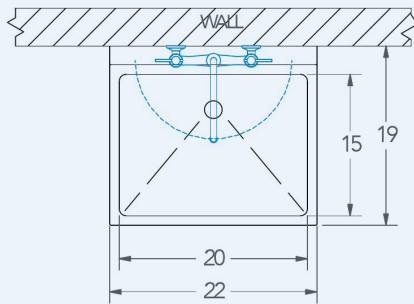

Brazos

Model # BR.68.128

Handwash Sink

Bowl (Lg x Wd x Dp)
20" x 15" x 5"

Overall (Lg x Wd)
22" x 19"

Faucet
Wall mounted, single faucet

Compartments
Single compartment

Material
16 gauge, stainless steel

Faucet Holes
1-1/8" Dia 8" Centers

Drain
1-1/2" Dia Opening

Included:

Matched Faucet

Install Kit

Additional Features

- 16 gauge stainless steel
- Coved corners
- NSF approved
- 6" apron front
- Rear centered drain opening
- Includes faucet, drain and wall bracket
- Meets ADA and TAS
- 10 year warranty
- Made in Texas