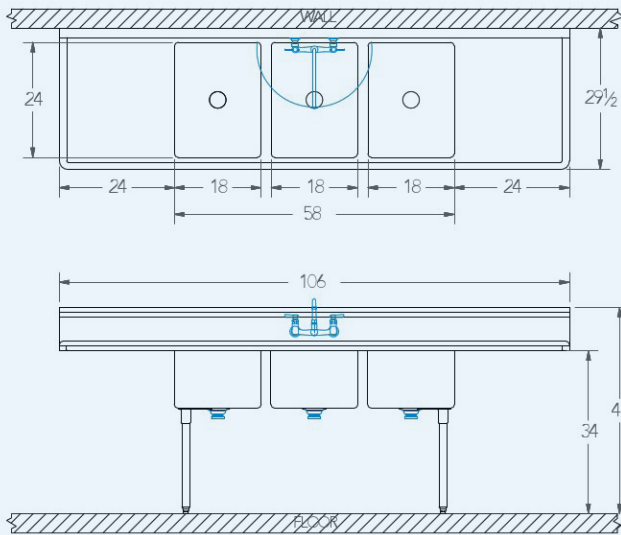

Sabine

Model # SA.384.44

3-Compartment Food Service Sink

Bowl (Lg x Wd x Dp)
18" x 24" x 12"

Drainboard
Left: 24"
Right: 24"

Overall (Lg x Wd x Ht)
106" x 29 1/2" x 43"

Material
16 gauge, stainless steel

Faucet Holes
1-1/8" Dia 8" Centers

Drain
3-1/2" Dia Opening

Included:

Matched Faucet

Basket Drain(s)

Install Kit

Additional Features

- NSF approved construction
- R 3/4" coved compartments
- 12" deep compartments
- Stainless steel legs
- Stainless steel feet
- 9" tile-edge backsplash
- 1-1/2" sanitary rolled-rim
- D 3-1/2" recessed drain opening
- Specification grade hardware included
- 5-year warranty
- Made in Texas