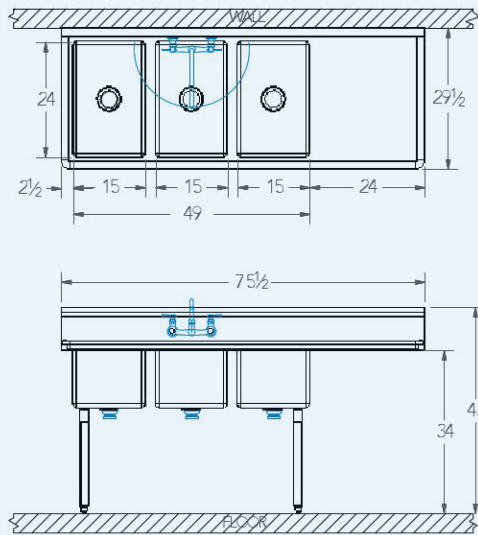

Sabine

Model # SA.354.04

3-Compartment Food Service Sink

Bowl (Lg x Wd x Dp)

15" x 24" x 12"

Drainboard

Left: 0"

Right: 24"

Overall (Lg x Wd x Ht)

75 1/2" x 29 1/2" x 43"

Material

16 gauge, stainless steel

Faucet Holes

1-1/8" Dia 8" Centers

Drain

3-1/2" Dia Opening

Included:

Matched Faucet

Basket Drain(s)

Install Kit

Additional Features

- NSF approved construction
- R 3/4" coved compartments
- 12" deep compartments
- Stainless steel legs
- Stainless steel feet
- 9" tile-edge backsplash
- 1-1/2" sanitary rolled-rim
- D 3-1/2" recessed drain opening
- Specification grade hardware included
- 5-year warranty
- Made in Texas