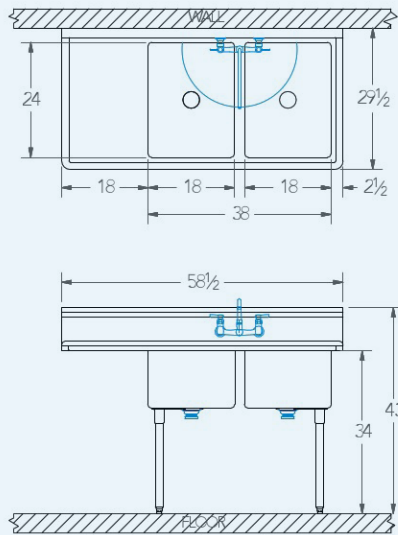

Sabine

Model # SA.284.80

2-Compartment Food Service Sink

Bowl (Lg x Wd x Dp)
18" x 24" x 12"

Drainboard
Left: 18"
Right: 0"

Overall (Lg x Wd x Ht)
58 1/2" x 29 1/2" x 43"

Material
16 gauge, stainless steel

Faucet Holes
1-1/8" Dia 8" Centers

Drain
3-1/2" Dia Opening

Included:

Matched Faucet

Basket Drain(s)

Install Kit

Additional Features

- NSF approved construction
- R 3/4" coved compartments
- 12" deep compartments
- Stainless steel legs
- Stainless steel feet
- 9" tile-edge backsplash
- 1-1/2" sanitary rolled-rim
- D 3-1/2" recessed drain opening
- Specification grade hardware included
- 5-year warranty
- Made in Texas