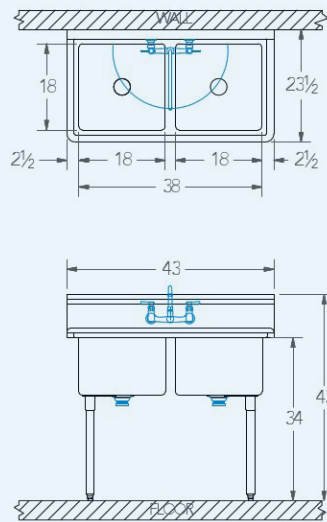

Sabine

Model # SA.288.00

2-Compartment Food Service Sink

Bowl (Lg x Wd x Dp)

18" x 18" x 12"

Drainboard

Left: 0"

Right: 0"

Overall (Lg x Wd x Ht)

43" x 23 1/2" x 43"

Material

16 gauge, stainless steel

Faucet Holes

1-1/8" Dia 8" Centers

Drain

3-1/2" Dia Opening

Included:

Matched Faucet

Basket Drain(s)

Install Kit

Additional Features

- NSF approved construction
- R 3/4" coved compartments
- 12" deep compartments
- Stainless steel legs
- Stainless steel feet
- 9" tile-edge backsplash
- 1-1/2" sanitary rolled-rim
- D 3-1/2" recessed drain opening
- Specification grade hardware included
- 5-year warranty
- Made in Texas