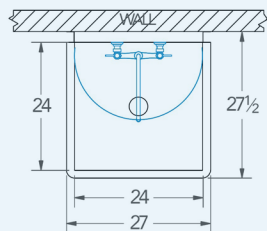

Wichita

Model # WC.144.00

1-Compartment Industrial Sink

Bowl (Lg x Wd x Dp)

24" x 24" x 14"

Drainboard

Left: 0"

Right: 0"

Overall (Lg x Wd x Ht)

27" x 27 1/2" x 42"

Material

14 gauge, stainless steel

Faucet Holes

1-1/8" Dia 8" Centers

Drain

3-1/2" Dia Opening

Included:

Matched Faucet

Basket Drain(s)

Install Kit

Additional Features

- 14 gauge stainless steel
- 12 gauge partition(s)
- 14" deep to sink rim
- Robust retro styling
- Stainless steel legs & feet
- 1-1/2" sanitary rolled-rim
- D 3-1/2" recessed drain opening
- Integrated security flange
- Specification grade hardware included
- 10-year warranty
- Made in Texas