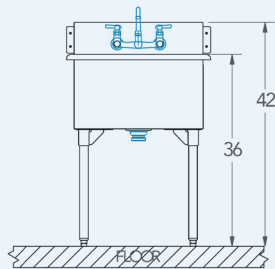

Wichita

Model # WC.144.00

1-Compartment Industrial Sink

Bowl (Lg x Wd x Dp)

24" x 24" x 14"

Drainboard

Left: 0"

Right: 0"

Overall (Lg x Wd x Ht)

27" x 27 1/2" x 42"

Material

14 gauge, stainless steel

Faucet Holes

1-1/8" Dia 8" Centers

Drain

3-1/2" Dia Opening

Included:

Matched Faucet

Basket Drain(s)

Install Kit

Additional Features

- 14 gauge stainless steel
- 12 gauge partition(s)
- 14" deep to sink rim
- Robust retro styling
- Stainless steel legs & feet
- 1-1/2" sanitary rolled-rim
- D 3-1/2" recessed drain opening
- Integrated security flange
- Specification grade hardware included
- 10-year warranty
- Made in Texas