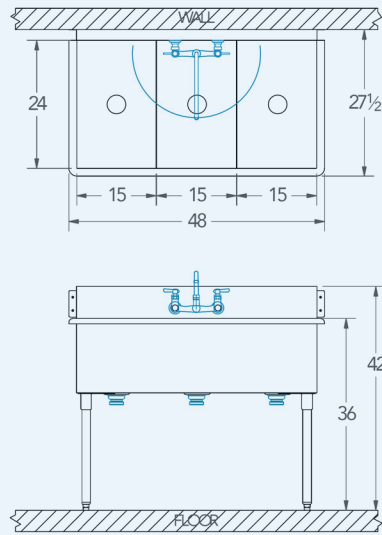

Terrell

Model # TE.354.00

3-Compartment Food Service Sink

Bowl (Lg x Wd x Dp)

15" x 24" x 14"

Drainboard

Left: 0"

Right: 0"

Overall (Lg x Wd x Ht)

48" x 27 1/2" x 42"

Material

16 gauge, stainless steel

Faucet Holes

1-1/8" Dia 8" Centers

Drain

3-1/2" Dia Opening

Included:

Matched Faucet

Basket Drain(s)

Install Kit

Additional Features

- 16 gauge stainless steel
- 14 gauge partition(s)
- 14" deep to sink rim
- Robust retro styling
- Stainless steel legs & feet
- 1-1/2" sanitary rolled-rim
- D 3-1/2" recessed drain opening
- Integrated security flange
- Specification grade hardware included
- 5-year warranty
- Made in Texas