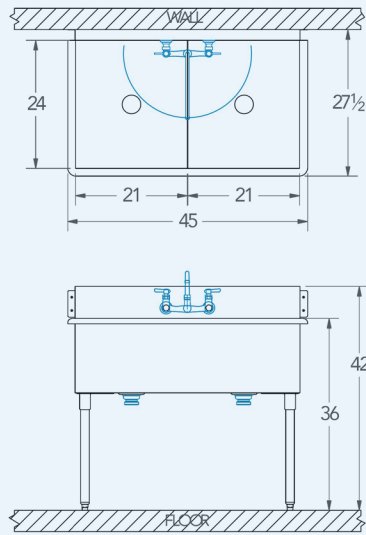

Terrell

Model # TE.214.00

2-Compartment Food Service Sink

Bowl (Lg x Wd x Dp)

21" x 24" x 14"

Drainboard

Left: 0"

Right: 0"

Overall (Lg x Wd x Ht)

45" x 27 1/2" x 42"

Material

16 gauge, stainless steel

Faucet Holes

1-1/8" Dia 8" Centers

Drain

3-1/2" Dia Opening

Included:

Matched Faucet

Basket Drain(s)

Install Kit

Additional Features

- 16 gauge stainless steel
- 14 gauge partition(s)
- 14" deep to sink rim
- Robust retro styling
- Stainless steel legs & feet
- 1-1/2" sanitary rolled-rim
- D 3-1/2" recessed drain opening
- Integrated security flange
- Specification grade hardware included
- 5-year warranty
- Made in Texas