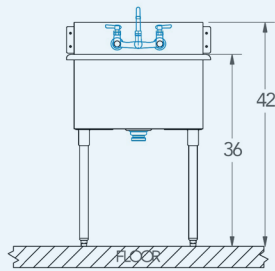

Terrell

Model # TE.148.00

1-Compartment Food Service Sink

Bowl (Lg x Wd x Dp)

24" x 18" x 14"

Drainboard

Left: 0"

Right: 0"

Overall (Lg x Wd x Ht)

27" x 21 1/2" x 42"

Material

16 gauge, stainless steel

Faucet Holes

1-1/8" Dia 8" Centers

Drain

3-1/2" Dia Opening

Included:

Matched Faucet

Basket Drain(s)

Install Kit

Additional Features

- 16 gauge stainless steel
- 14 gauge partition(s)
- 14" deep to sink rim
- Robust retro styling
- Stainless steel legs & feet
- 1-1/2" sanitary rolled-rim
- D 3-1/2" recessed drain opening
- Integrated security flange
- Specification grade hardware included
- 5-year warranty
- Made in Texas