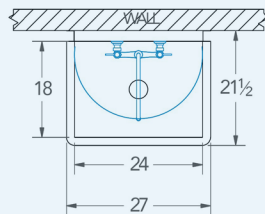

Terrell

Model # TE.148.00

1-Compartment Food Service Sink

Bowl (Lg x Wd x Dp)

24" x 18" x 14"

Drainboard

Left: 0"

Right: 0"

Overall (Lg x Wd x Ht)

27" x 21 1/2" x 42"

Material

16 gauge, stainless steel

Faucet Holes

1-1/8" Dia 8" Centers

Drain

3-1/2" Dia Opening

Included:

Matched Faucet

Basket Drain(s)

Install Kit

Additional Features

- 16 gauge stainless steel
- 14 gauge partition(s)
- 14" deep to sink rim
- Robust retro styling
- Stainless steel legs & feet
- 1-1/2" sanitary rolled-rim
- D 3-1/2" recessed drain opening
- Integrated security flange
- Specification grade hardware included
- 5-year warranty
- Made in Texas